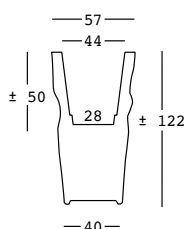

saving/space/vase

design JoeVelluto (JVLT)

STRUTTURA/STRUCTURE

PE - Polietilene/Polyethylene
colore base/basic colour

6247

CAPACITY:

Lt 54

GROSS WEIGHT:

9247 - outdoor

98

GROSS WEIGHT:

kg 18,3

DETAILS:

OUTDOOR version:
Tubo di drenaggio/
Drainage tube

**Necessita di 1 Kit Luce/
Needs 1 Light Kit**

ACCESSORIES: