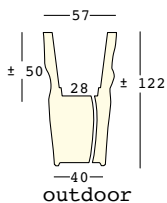

9247 - outdoor

98

GROSS WEIGHT:

kg 18,3

DETAILS:

OUTDOOR version:
Tubo di drenaggio/
Drainage tube

**Necessita di 1 Kit Luce/
Needs 1 Light Kit**

ACCESSORIES: