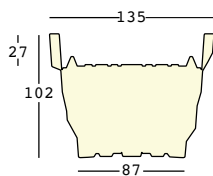

## KIT LUCE/LIGHT KIT

colore base/basic colour

**8548** kit mini LED

**PE** - Polietilene/Polyethylene

colore base/basic colour

**9224** - outdoor

MINI REBELOT

indoor