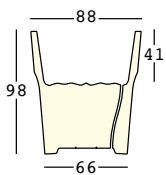

outdoor

KIT LUCE/LIGHT KIT

A4922 Kit luce senza lampadina indoor/Indoor light kit without bulb

A4923 Kit luce senza lampadina outdoor/Outdoor light kit without bulb

A4744 Kit LED RGB a batteria per interni-esterni bluetooth/
Bluetooth RGB LED light kit with battery indoor-outdoor

GROSS WEIGHT:

kg 26,2

DETAILS:

OUTDOOR version:

Tubo di drenaggio/
Drainage tube

**Necessita di 1 Kit Luce/
Needs 1 Light Kit**

ACCESSORIES:

A4668

Kit fissaggio a terra
Plust set 2 (**Necessita**
di 2 kit)/Ground fixing
kit Plust set 2 (**Needs**
2 kit)