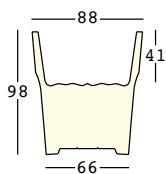

cubalibre

design Giulio Iacchetti

STRUTTURA/STRUCTURE

PE - Polietilene/Polyethylene
colore base/basic colour

6223

CAPACITY:

Lt 176

GROSS WEIGHT:

kg 26,2

ACCESSORIES:

A4668

Kit fissaggio a terra
Plust set 2 (**Necessita**
di 2 kit)/Ground fixing
kit Plust set 2 (**Needs**
2 kit)

cubalibre light

design Giulio Iacchetti

STRUTTURA/STRUCTURE

PE - Polietilene/Polyethylene
colore base/basic colour