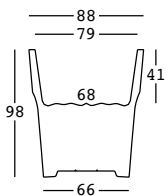

cubalibre

design Giulio Iacchetti

STRUTTURA/STRUCTURE

PE - Polietilene/Polyethylene
colore base/basic colour

6223

CAPACITY:

Lt 176

GROSS WEIGHT:

kg 26,2

ACCESSORIES:

A4668

Kit fissaggio a terra
Plust set 2 (**Necessita**
di 2 kit)/Ground fixing
kit Plust set 2 (**Needs**
2 kit)

cubalibre light

design Giulio Iacchetti

STRUTTURA/STRUCTURE

PE - Polietilene/Polyethylene
colore base/basic colour