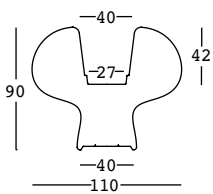

STRUTTURA/STRUCTURE

PE - Polietilene/*Polyethylene*
colore base/basic colour

6270

CAPACITY:

Lt 43

GROSS WEIGHT:

kg 28,5

ACCESSORIES: