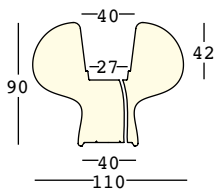

9270 - outdoor

KIT LUCE/LIGHT KIT

outdoor

GROSS WEIGHT:

kg 28,5

A4922 Kit luce senza lampadina indoor/Indoor light kit without bulb

A4923 Kit luce senza lampadina outdoor/Outdoor light kit without bulb

A4744 Kit LED RGB a batteria per interni-esterni bluetooth/
Bluetooth RGB LED light kit with battery indoor-outdoor