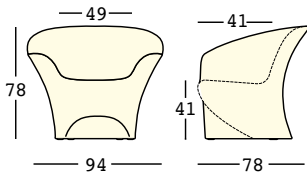

ohla armchair

design Alberto Brogliato

STRUTTURA/STRUCTURE

PE - Polietilene/Polyethylene
colore base/basic colour

6238

GROSS WEIGHT:

kg 21

ACCESSORIES:

A4668

Kit fissaggio a terra
Plust set 2 (**Necessita**
di 2 kit)/Ground fixing
kit Plust set 2 (**Needs**
2 kit)

A4601

Kit sabbia essiccata/
Dried sand kit

ohla armchair light

design Alberto Brogliato

STRUTTURA/STRUCTURE

PE - Polietilene/Polyethylene
colore base/basic colour

8238

KIT LUCE/LIGHT KIT

GROSS WEIGHT:

kg 21

- A4922 Kit luce senza lampadina indoor/Indoor light kit without bulb
A4923 Kit luce senza lampadina outdoor/Outdoor light kit without bulb
A4744 Kit LED RGB a batteria per interni-esterni bluetooth/
Bluetooth RGB LED light kit with battery indoor-outdoor