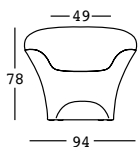

ohla armchair

design Alberto Brogliato

STRUTTURA/STRUCTURE

PE - Polietilene/Polyethylene
colore base/basic colour

6238

GROSS WEIGHT:

kg 21

ACCESSORIES: