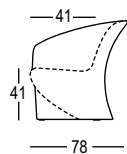

ohla armchair

design Alberto Brogliato

STRUTTURA/STRUCTURE

PE - Polietilene/Polyethylene
colore base/basic colour

6238

GROSS WEIGHT:

kg 21

ACCESSORIES: