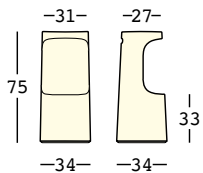

STRUTTURA/STRUCTURE

PE - Polietilene/Polyethylene
colore base/basic colour

8294

98

KIT LUCE/LIGHT KIT

GROSS WEIGHT:

kg 6,1

A4744 Kit LED RGB a batteria per interni-esterni bluetooth/
Bluetooth RGB LED light kit with battery indoor-outdoor

DETAILS:

Necessita di 1 Kit Luce/
Needs 1 Light Kit