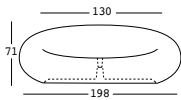

boom sofa

design Marco Gregori

STRUTTURA/STRUCTURE

PE - Polietilene/Polyethylene
colore base/basic colour

6478

GROSS WEIGHT:

kg 41

ACCESSORIES: