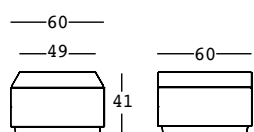

big cut pouf

design Matali Crasset

STRUTTURA/STRUCTURE

PE - Polietilene/*Polyethylene*
colore base/basic colour

6285

ecopelle/*sky*

L6 L9 M6

GROSS WEIGHT: